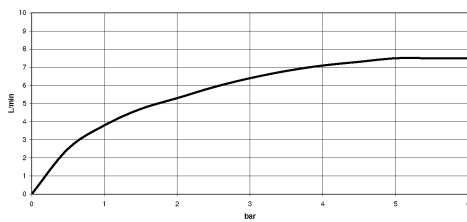

Certificates

LGA_38632.