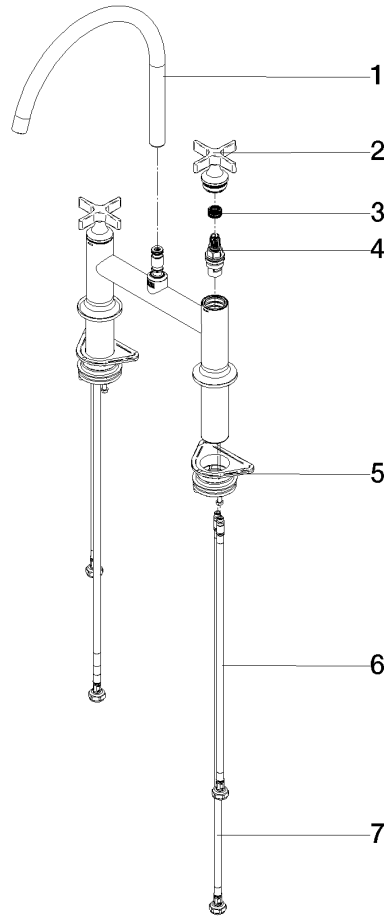

19 825 809

- 241mm projection
- pivotable spout 360°
- air-enriched flow
- max. flow 7 l/min at 3 bar flow pressure
- lead-free
- This product can help a building meet the requirements of Green Building Rating Systems, e.g. LEED®, BREEAM®, DGNB

	Chrome	19 825 809-00
	Brushed Platinum	19 825 809-06
	Platinum	19 825 809-08
	Durabrand (23kt Gold)	19 825 809-09
	Dark Chrome	19 825 809-19
	Brushed Durabrand (23kt Gold)	19 825 809-28
	Matte Black	19 825 809-33
	Brushed Champagne (22kt Gold)	19 825 809-46
	Champagne (22kt Gold)	19 825 809-47
	Brushed Chrome	19 825 809-93
	Brushed Dark Platinum	19 825 809-99

Recommended miscellaneous

VAIA Dispenser with rosette - Chrome 82 434 809-00

19 825 809

Flow rate chart

Certificates

LGA_38632.

19 825 809

Spare parts list

No.	Item Number	Name	Quantity used	Delivery time
1	90 28 22 396 00-00	spout	1	10
2	90 20 80 036 00-00	handle	2	-
Spare part can no longer be ordered, please order the replacement item				
3	90 12 12 232 00 90	fixing cap	2	2
4	90 90 03 131 00 90	top	2	2
5	04 30 11 040 00 90	fixing set	2	2
6	04 30 04 100 00 90	hose	2	2
7	04 30 04 101 00 90	hose	2	2