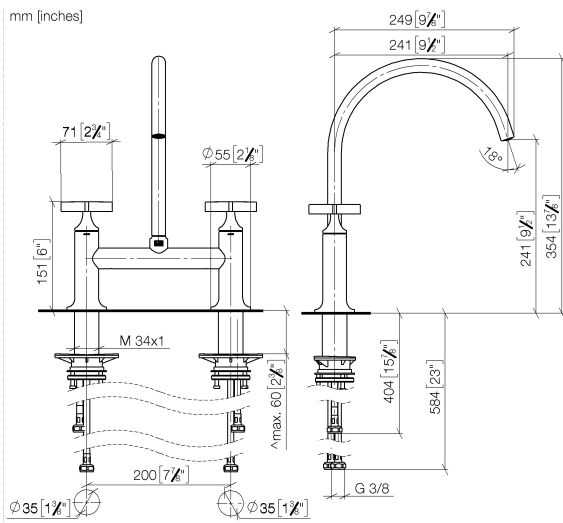

19 825 809

- 241mm projection
- pivotable spout 360°
- air-enriched flow
- max. flow 7 l/min at 3 bar flow pressure
- lead-free
- This product can help a building meet the requirements of Green Building Rating Systems, e.g. LEED®, BREEAM®, DGNB

Recommended miscellaneous

VAIA Dispenser with rosette - Chrome 82 434 809-00

19 825 809

Flow rate chart

Certificates

LGA_38632.

19 825 809

Spare parts list

No.	Item Number	Name	Quantity used	Delivery time
1	90 28 22 396 00-00	spout	1	10
2	90 20 80 036 00-00	handle	2	-
Spare part can no longer be ordered, please order the replacement item				
3	90 12 12 232 00 90	fixing cap	2	2
4	90 90 03 131 00 90	top	2	2
5	04 30 11 040 00 90	fixing set	2	2
6	04 30 04 100 00 90	hose	2	2
7	04 30 04 101 00 90	hose	2	2